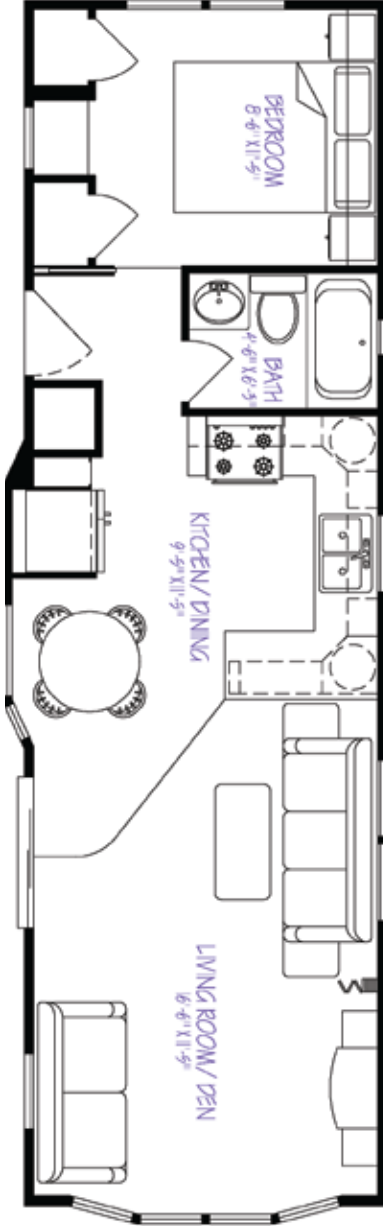

E40 1BR DEN

**FRAMES & FLOORS**

Heavy Duty 2" x 7" Box Steel Frame
Undercarriage w/ Corrosion Control Coating

Detachable Hitch

Seamless Reinforced Poly Mesh Underbelly

2" x 8" Floor Joists on 16" Centers

5/8" Tongue & Groove Plywood Flooring – Glued & Screwed

In Floor Heat Ducting

SIDEWALLS

2" x 6" Wall Studding on 16" Centers w/
6mil Vapor Barrier

90" Sidewall Height

1/4" Exterior Sheathing

Barricade Exterior Building Wrap

Horizontal Exterior Vinyl Siding

ROOF & CEILING